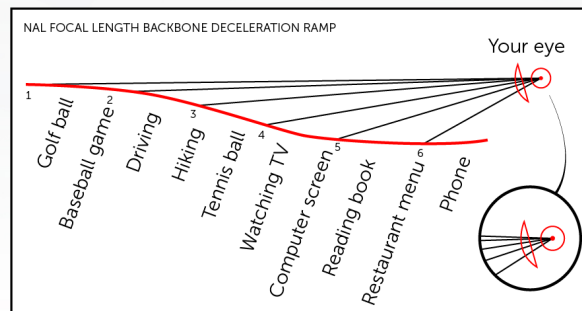

# Solidar **Omnilux** NGT

The Natural Accommodation Lens  
Natural comfortable vision for all activities

- No adaptation period allows new glasses to be enjoyed immediately
- Thanks to Solidar NGT lenses, you can perform all your daily lifestyle activities with natural clear vision
- Professional • Leisure • Daily

### Solidar NGT Benefits

- No adaptation period
- No peripheral swim effect
- Provides natural vision in all distances
- No fitting height required
- Meant to be worn all day

### Progressive Downside

- Requires adaptation period
- You will experience nausea or dizziness due to peripheral waves and distortion
- Navigation through distance, intermediate, and near is cumbersome
- You have to move your head to see objects at different distances
- Fitting height required